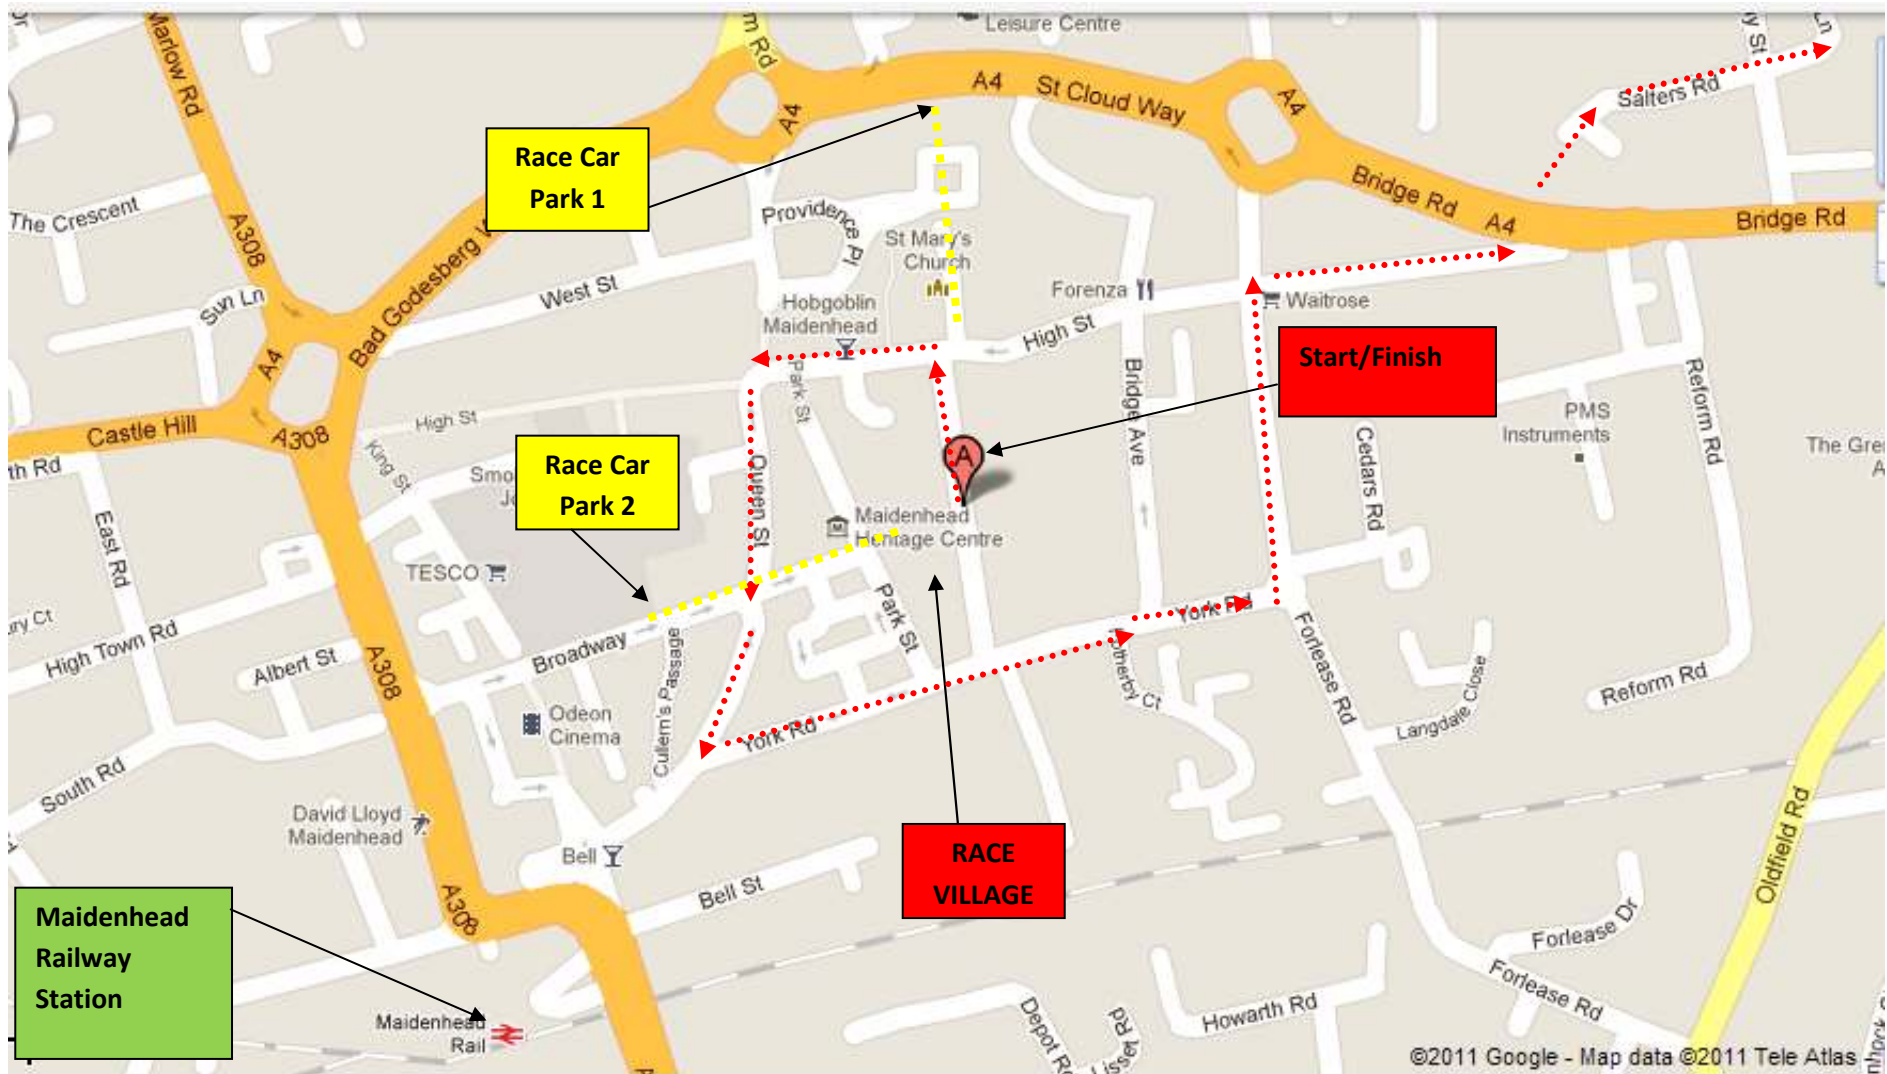

Please note there is NO parking at, or vehicle access to, the start/finish area. Free car parking at Race Car Parks 1&2

Race Car Park 1 accessed via A4 - St Cloud Way

Race Car Park 2 accessed via A308 - Broadway